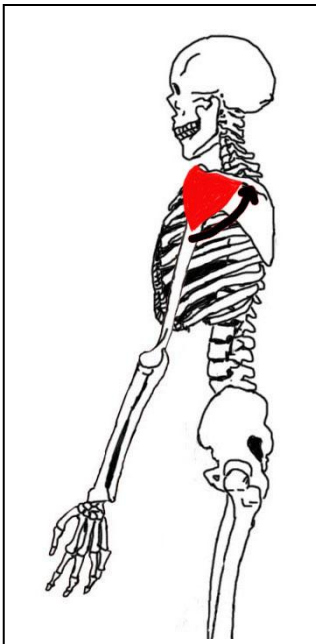

ANTERIOR DELTOID

The anterior part of the deltoid muscle pulls the deltoid tuberosity of the humerus (INSERTION) towards the clavicle (ORIGIN) causing flexion of the upper limb at the shoulder (ACTION)

MEDIAL DELTOID

The medial part of the deltoid muscle pulls the deltoid tuberosity of the humerus (INSERTION) towards the acromion (ORIGIN) causing abduction of the upper limb at the shoulder (ACTION)

POSTERIOR DELTOID

The posterior part of the deltoid muscle pulls the deltoid tuberosity of the humerus (INSERTION) towards the spine of the scapula (ORIGIN) causing extension of the upper limb at the shoulder (ACTION)